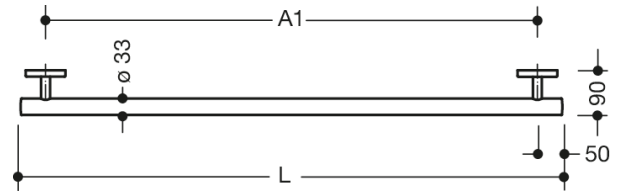

Similar picture

Dimensions in mm

Properties

System 800 K Support rail

- straight rail with supports straight to the wall and roses
- for holding on to and providing support
- support rail made of high-quality polyamide according to HEWI colour chart
- supports and roses made of high-quality polyamide in the HEWI colour 99 (pure white)
- with continuous, corrosion resistant steel core
- centre-to-centre made-to-measure from 220 to 1100 mm, rail diameter 33 mm, 90 mm deep
- wall connection with discreet supports (diameter 18 mm) perpendicular to wall and flat roses
- rose diameter 80 mm, cap height 13 mm
- easy installation due to individually mountable fixing plates made of high-quality stainless steel for hanging the support rail
- including non-corrosive HEWI fixing material
- Please note when using with hanging seats: Compatibility check required.
- A detailed list of possible combinations of hand rails, L-shaped rails and shower handrails with matching hanging seats can be found in our online catalogue in the download area of the respective product.